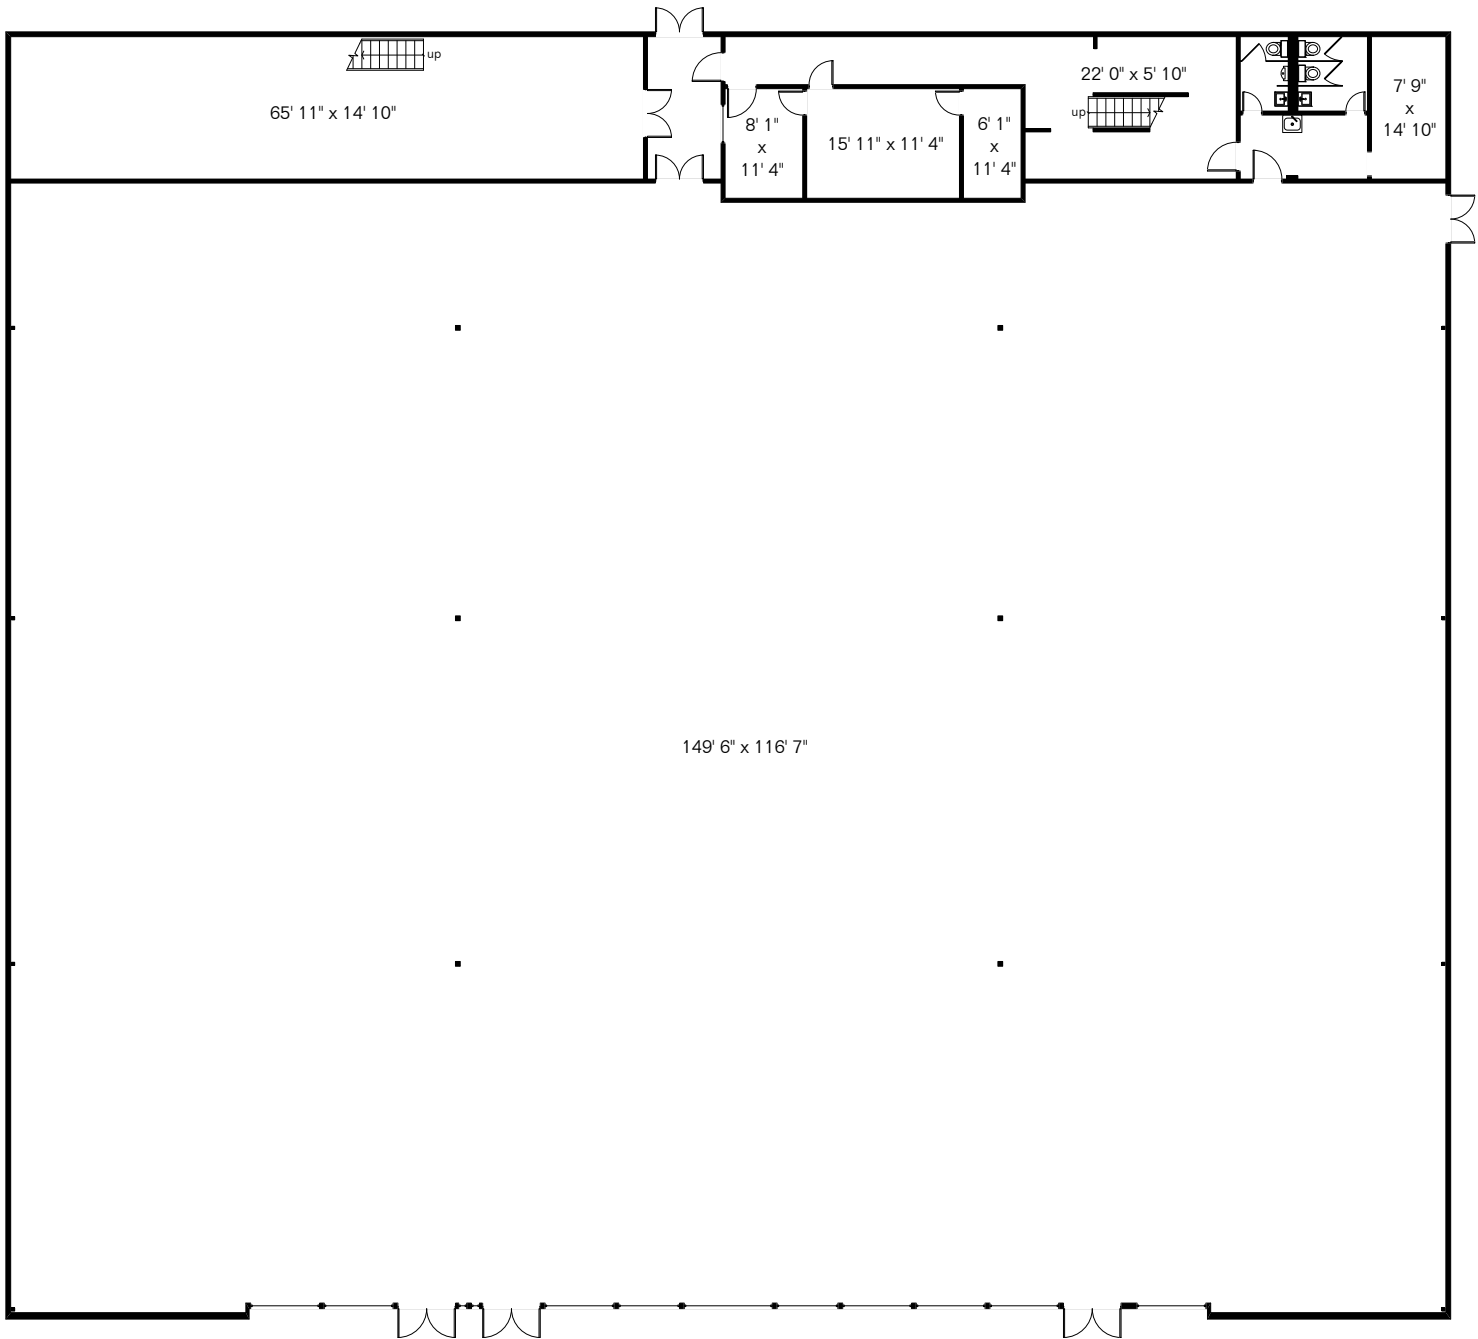

The square footages and room size information are deemed to be reliable but are not guaranteed and should be independently verified.

1227 W Saint Marys Rd

Site Visit March 2019

Gross 21,888 Sq Ft

0 ft. 6 ft. 10 ft. 20 ft.

Copyright 2019 Floor Plans First! LLC
All Rights Reserved.

www.FloorPlansFirst.com

Toll Free (877) 887-1500
Voice (520) 881-1500

Floor Plans First!
See the Floor Plan First!